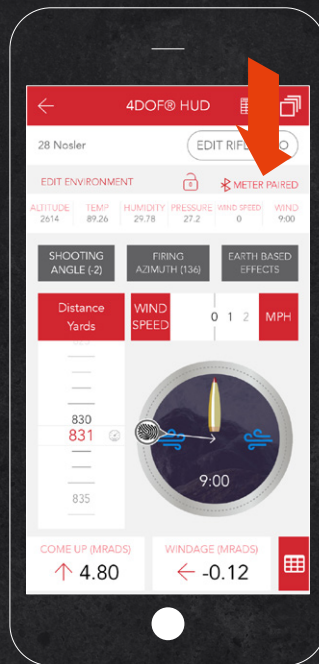

- Toggle through the options by pressing and releasing the push button of your TERRAPIN X until you reach "tdH"

- Confirm this setting by pressing and releasing the push button three times in quick succession
- As confirmation four dashes ("----") will appear in the display of your TERRAPIN X
- Besides the electronic aiming reticle you will now also see a flashing Bluetooth symbol in the display of your TERRAPIN X. This signifies that the TERRAPIN X has entered the pairing mode

- Make sure that Bluetooth is enabled in the general settings of your smartphone
- For iOS devices also allow access to Bluetooth in Settings > Privacy > Bluetooth
- Open the Hornady 4DOF ballistic calculator on your smartphone and enter the HUD screen
- In the top right corner of the screen click on "PAIR METER" to enter the "Setup Device" menu

- In the "Setup Device" menu slide the switch labeled "Use weather meter" to the right
- To search for your TERRAPIN X pull down the white area of the screen below "DEVICES"

- Once your TERRAPIN X is found by the Hornady 4DOF ballistic calculator, click on the name of your device to establish a connection

**“METER PAIRED”** on the HUD screen of the Hornady 4DOF ballistic calculator indicates that your TERRAPIN X is connected to the Hornady 4DOF Ballistic calculator. With an established connection the Hornady 4DOF ballistic calculator will use range, azimuth and slope obtained by the TERRAPIN X for calculating precise ballistic solutions.