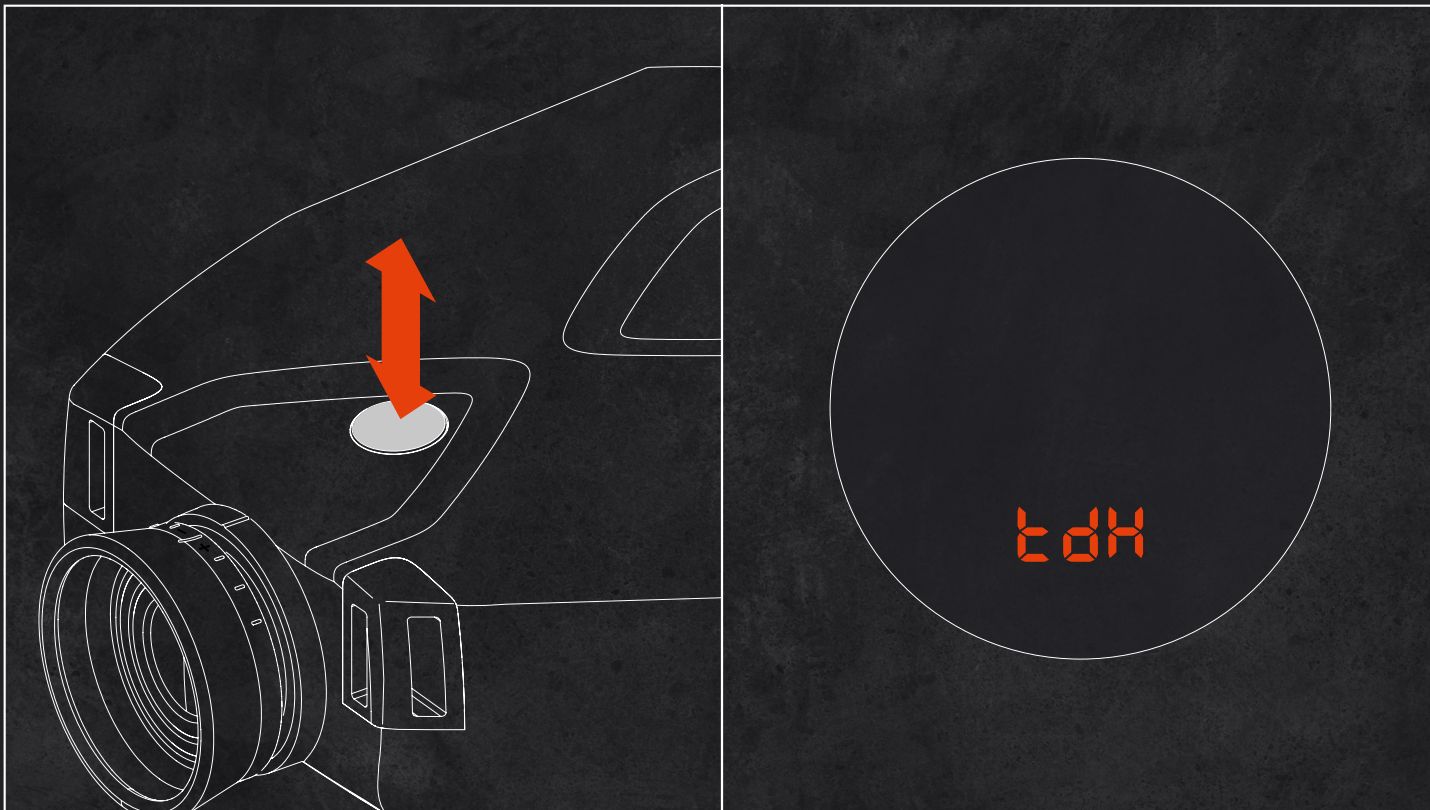

# CONNECTING

your TERRAPIN X to the Hornady 4DOF<sup>®</sup> ballistic calculator

- By pressing and releasing the push button of your TERRAPIN X you turn on the device
- You will now see the digital aiming reticle in the display of your TERRAPIN X

- Press and release the push button of your TERRAPIN X three times in quick succession to enter the Bluetooth menu
- In the display you will see the last saved setting. This can either be "OFF", "APP", "hEST" (for KESTREL) or "tdH"