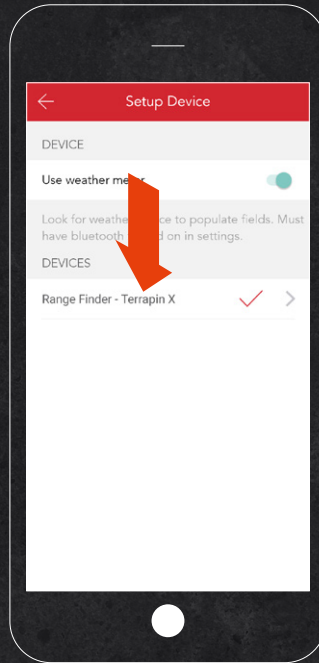

- Once your TERRAPIN X is found by the Hornady 4DOF ballistic calculator, click on the name of your device to establish a connection