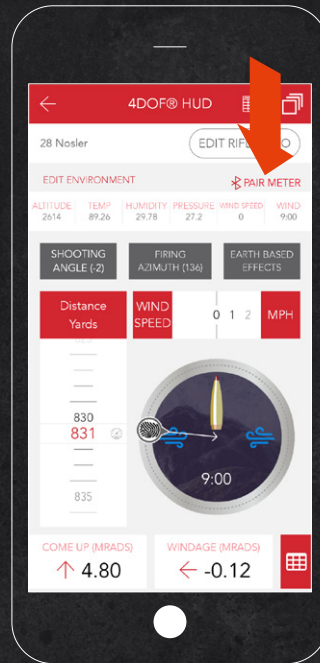

# CONNECTING

your TERRAPIN X to the Hornady 4DOF<sup>®</sup> ballistic calculator

- By pressing and releasing the push button of your TERRAPIN X you turn on the device
- You will now see the digital aiming reticle in the display of your TERRAPIN X

- Press and release the push button of your TERRAPIN X three times in quick succession to enter the Bluetooth menu
- In the display you will see the last saved setting. This can either be "OFF", "APP", "hEST" (for KESTREL) or "tdH"

- Toggle through the options by pressing and releasing the push button of your TERRAPIN X until you reach "tdH"

- Confirm this setting by pressing and releasing the push button three times in quick succession
- As confirmation four dashes ("----") will appear in the display of your TERRAPIN X
- Besides the electronic aiming reticle you will now also see a flashing Bluetooth symbol in the display of your TERRAPIN X. This signifies that the TERRAPIN X has entered the pairing mode