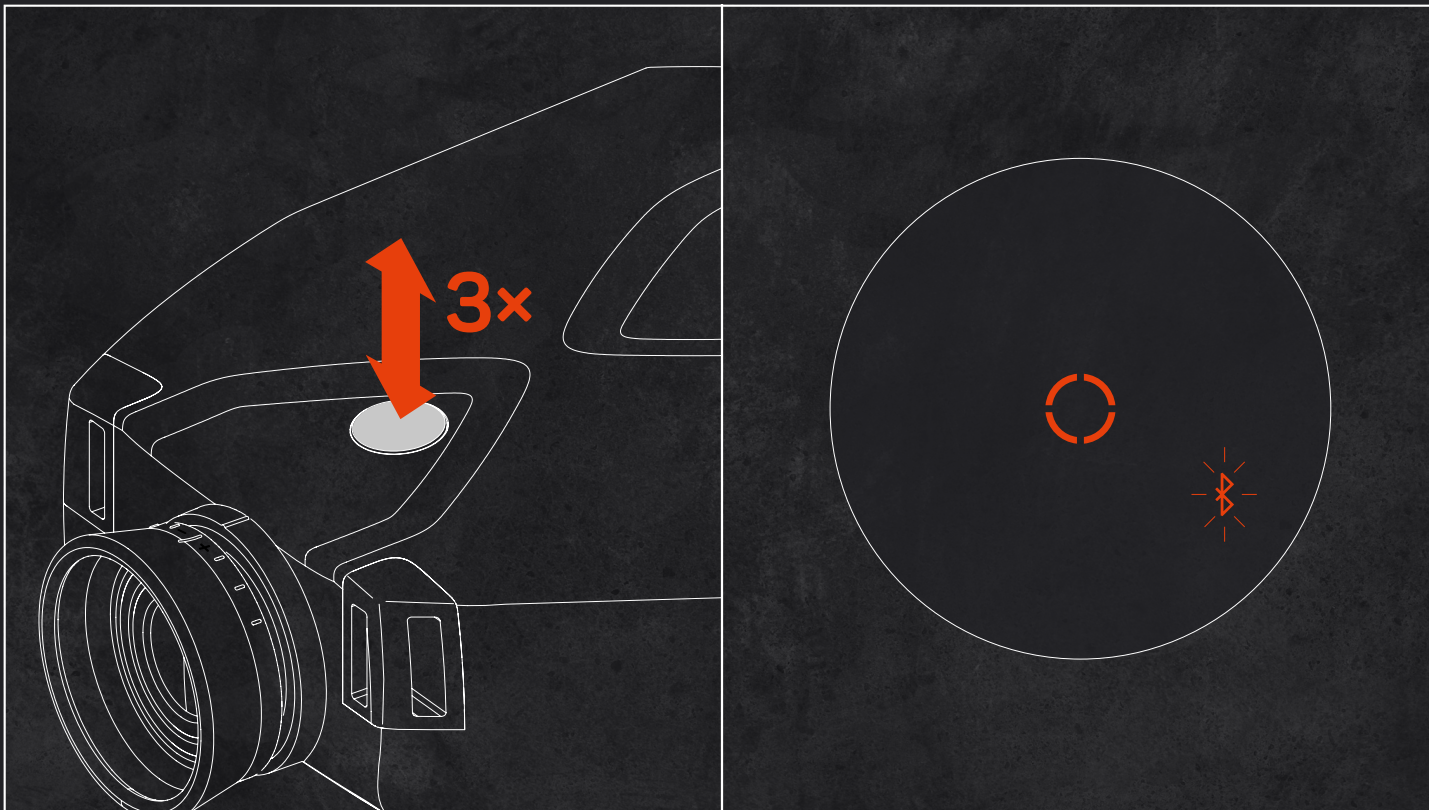

- Confirm this setting by pressing and releasing the push button three times in quick succession
- As confirmation four dashes ("----") will appear in the display of your TERRAPIN X
- Besides the electronic aiming reticle you will now also see a flashing Bluetooth symbol in the display of your TERRAPIN X. This signifies that the TERRAPIN X has entered the pairing mode