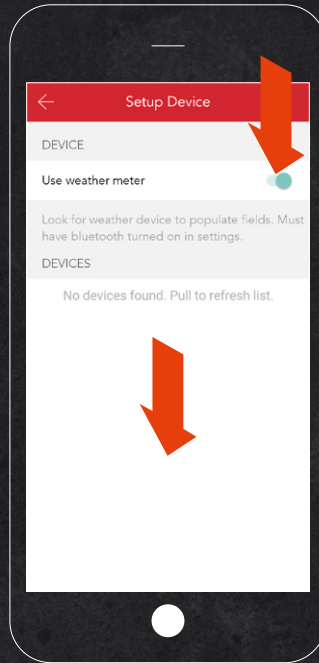

- In the "Setup Device" menu slide the switch labeled "Use weather meter" to the right
- To search for your TERRAPIN X pull down the white area of the screen below "DEVICES"