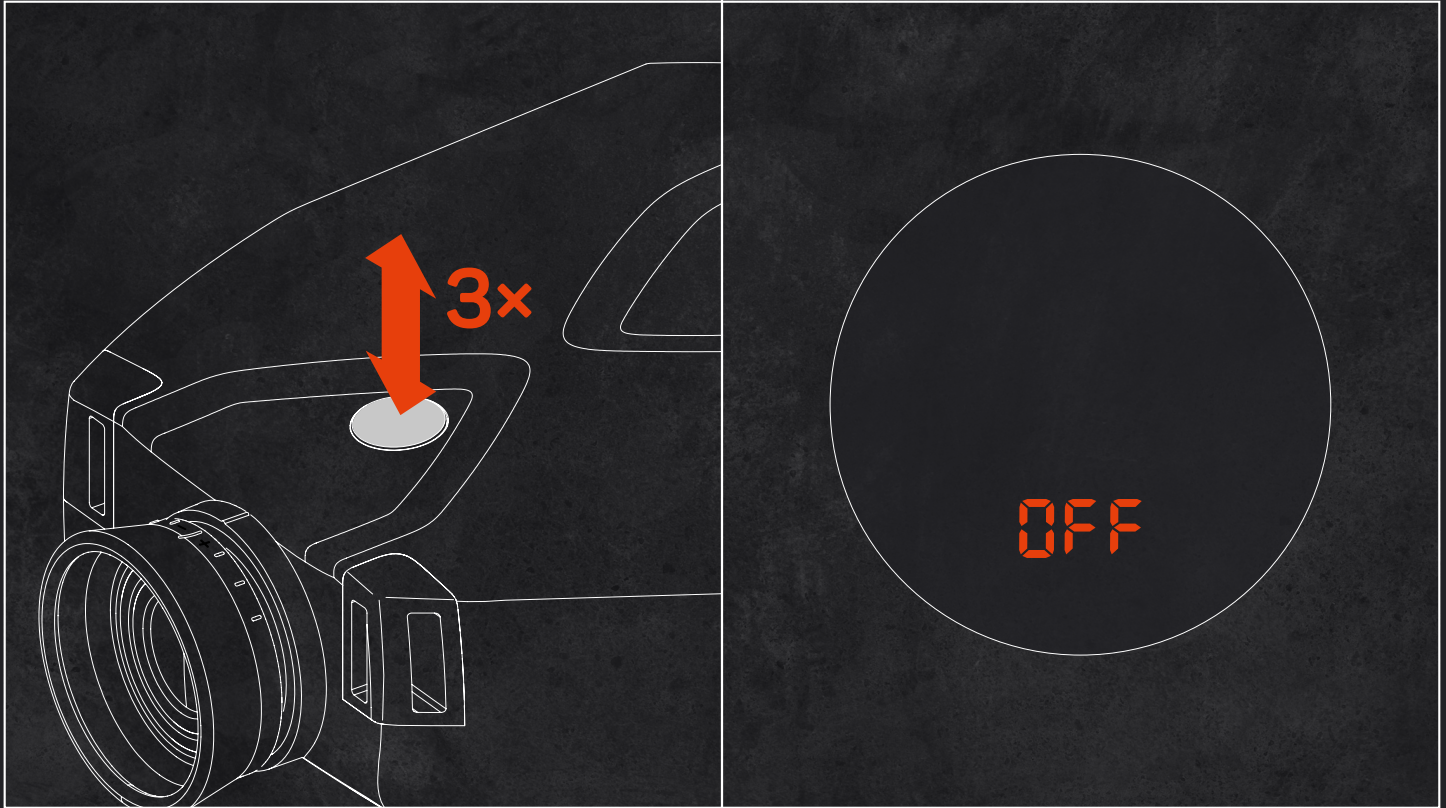

- Press and release the push button of your TERRAPIN X three times in quick succession to enter the Bluetooth menu
- In the display you will see the last saved setting. This can either be "OFF", "APP", "hEST" (for KESTREL) or "tdH"