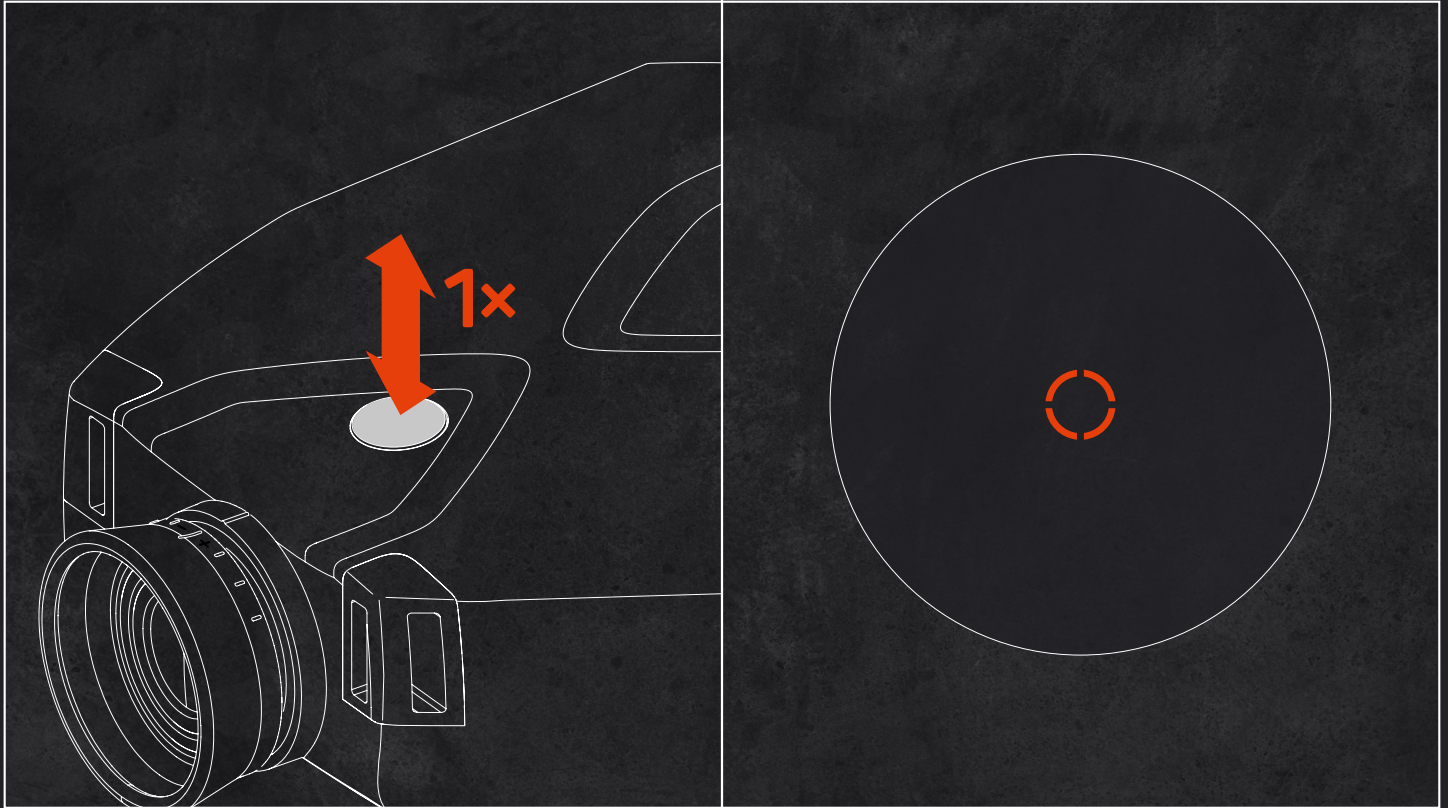

# CONNECTING

your TERRAPIN X to the Hornady 4DOF<sup>®</sup> ballistic calculator

- By pressing and releasing the push button of your TERRAPIN X you turn on the device
- You will now see the digital aiming reticle in the display of your TERRAPIN X